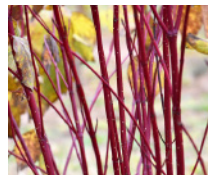

Red Twig Dogwood
Cornus sericea
(*stolonifera*) Cardinal