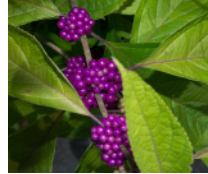

Wintergarden Plant List

EVERGREENS, TREES, & WOODY ORNAMENTALS

White Fir
Abies concolor
'Fastigiata'

Korean Fir
Abies koreana
'Horstmann's Silberlocke'

Aronia
Aronia melancarpa
'Ground Hug'

Aucuba
Aucuba japonica
'Rozannie'

Beautyberry
Callicarpa dichotoma
'Early Amethyst'

Camellia
Camellia sasanqua
'Kanjira'

Camellia
Camellia April Kiss

Camellia
Camellia April Rose

Camellia
Camellia x Arctic Rose

Camellia
Camellia Japonica
'Victory White'